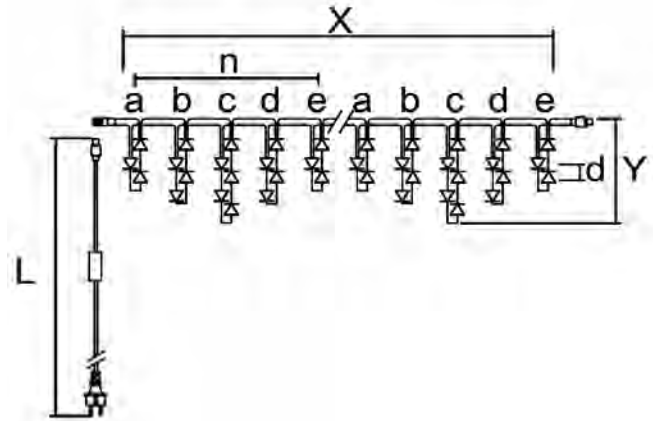

Icicles LED e Incandescentes Icicles LED i Incandescents

Ref	Lámpara Làmpada	Y(m)	X(m)	Aislante Aïllament	Lineas Línies	Luces/linea Llums/Linia	Total Total	Conex. Máx Connex. Màx	Pot(W) Pot(W)	
ibi05w	incand.	0,50	5,00	○ Goma	50	190	190	4	240	
ibi05wl	led	0,50	5,00	○ Goma	50	190	190	5	60	
ibi05bl	led	0,50	5,00	○ Goma	50	190	190	5	60	
avi4wl	led	1,0	5,0	○ Goma	50	190	190	8	24	
avi4bl	led	1,0	5,0	○ Goma	50	190	190	8	24	
avi4wwl	led	1,0	5,0	○ Goma	50	190	190	8	24	
avi4w	incand.	1,0	5,0	○ Goma	50	190	190	8	84	
ibi04w	incand.	1,00	4,00	○ Goma	40	304	304	3	360	
ibi04wl	led	1,00	4,00	○ Goma	40	304	304	5	100	
ibi04bl	led	1,00	4,00	○ Goma	40	304	304	5	100	
ibi04wwl	led	1,00	4,00	○ Goma	40	304	304	5	100	